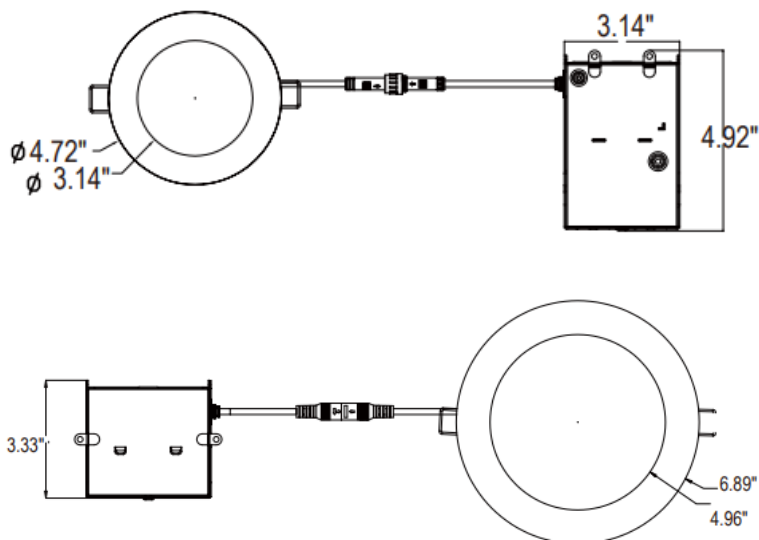

# Slim LED Downlight - 4"/6"

### SPECIFICATIONS

Colour Temperature: 3000K, 4000K, 5000K  
 Beam Angle: 100°  
 Power Factor: >0.9  
 Lifespan: >50,000 hours

Model	Power	Volts	CRI	Initial Lumens	Efficiency
DL04-044-11WH8S	11W	120V	>90	750	68
DL04-044-11BK8S	11W	120V	>90	750	68
DL06-045-14WH8S	14W	120V	>80	1000	71